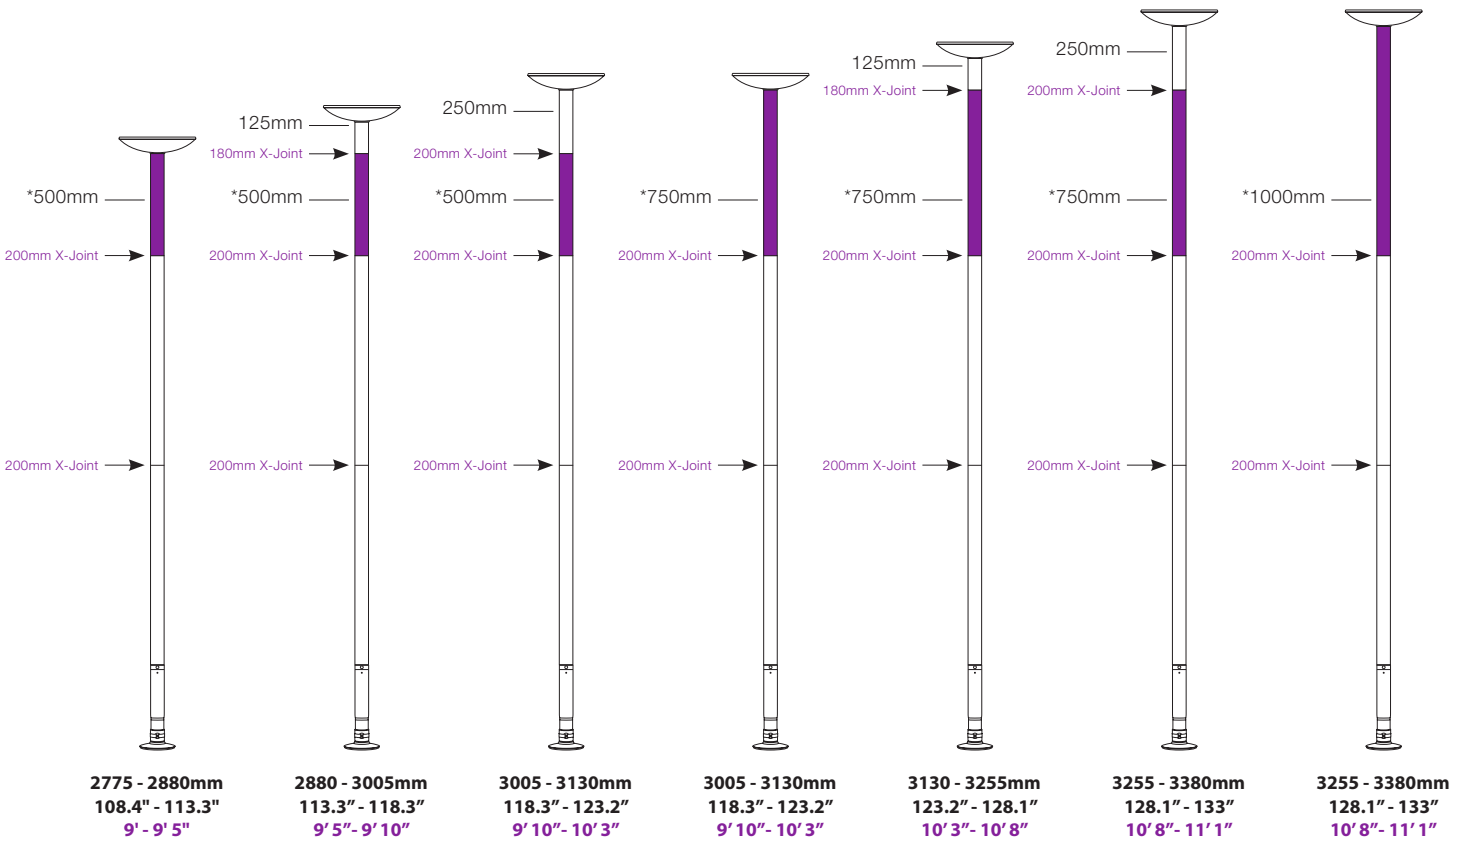

## STANDARD SET HEIGHTS

Standard set heights 2260 - 2755mm (88.9- 108.4")

Sizes achievable using the 125mm & 250mm extensions

## HEIGHTS ACHIEVABLE WITH EXTENSIONS

Sizes achievable using the 125mm & 250mm extensions that are included with standard pole set

\*With optional extension purchased separately