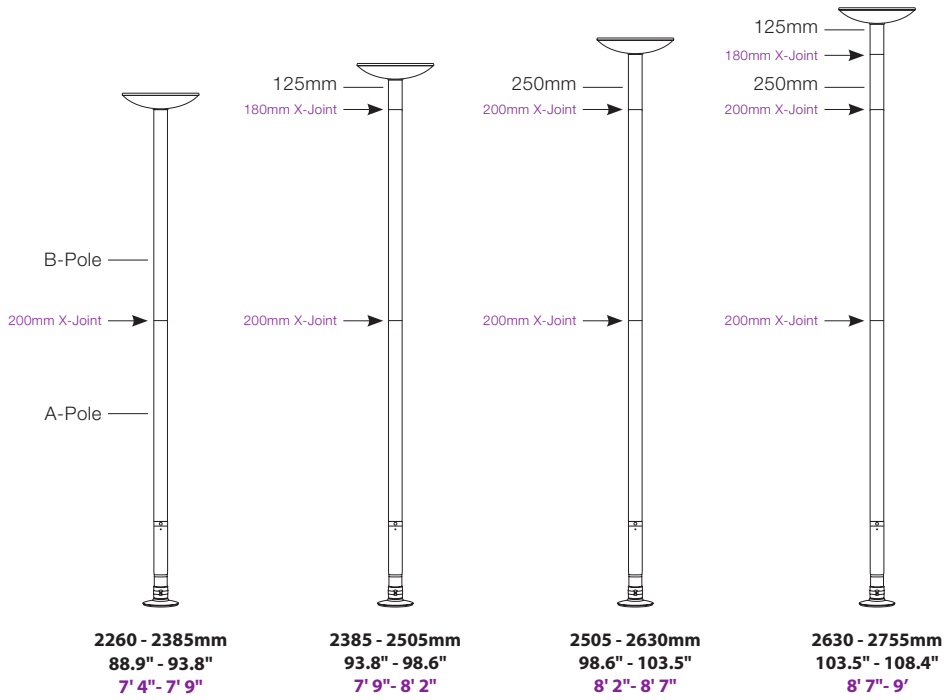

## STANDARD SET HEIGHTS

Standard set heights 2260 - 2755mm (88.9- 108.4")

Sizes achievable using the 125mm & 250mm extensions

## HEIGHTS ACHIEVABLE WITH EXTENSIONS

Sizes achievable using the 125mm & 250mm extensions that are included with standard pole set

\*With optional extension purchased separately