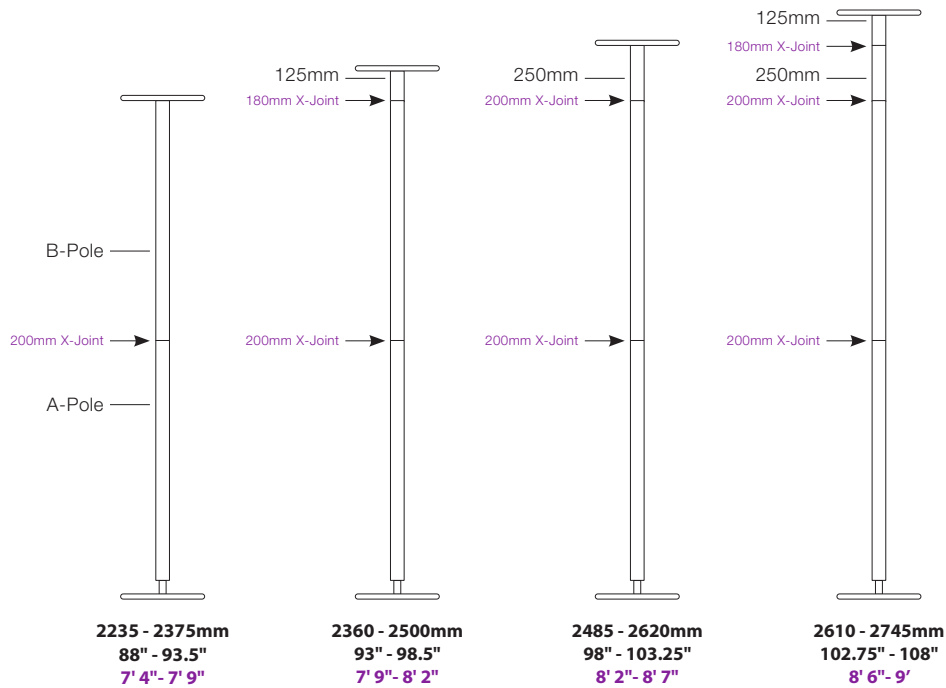

SPORT HEIGHT CHART WITH EXTENSIONS

STANDARD SET HEIGHTS

Standard set heights 2235 - 2745mm (88 - 108")

Sizes achievable using the 125mm & 250mm extensions

HEIGHTS ACHIEVABLE WITH EXTENSIONS

Sizes achievable using the 125mm & 250mm extensions that are included with standard pole set