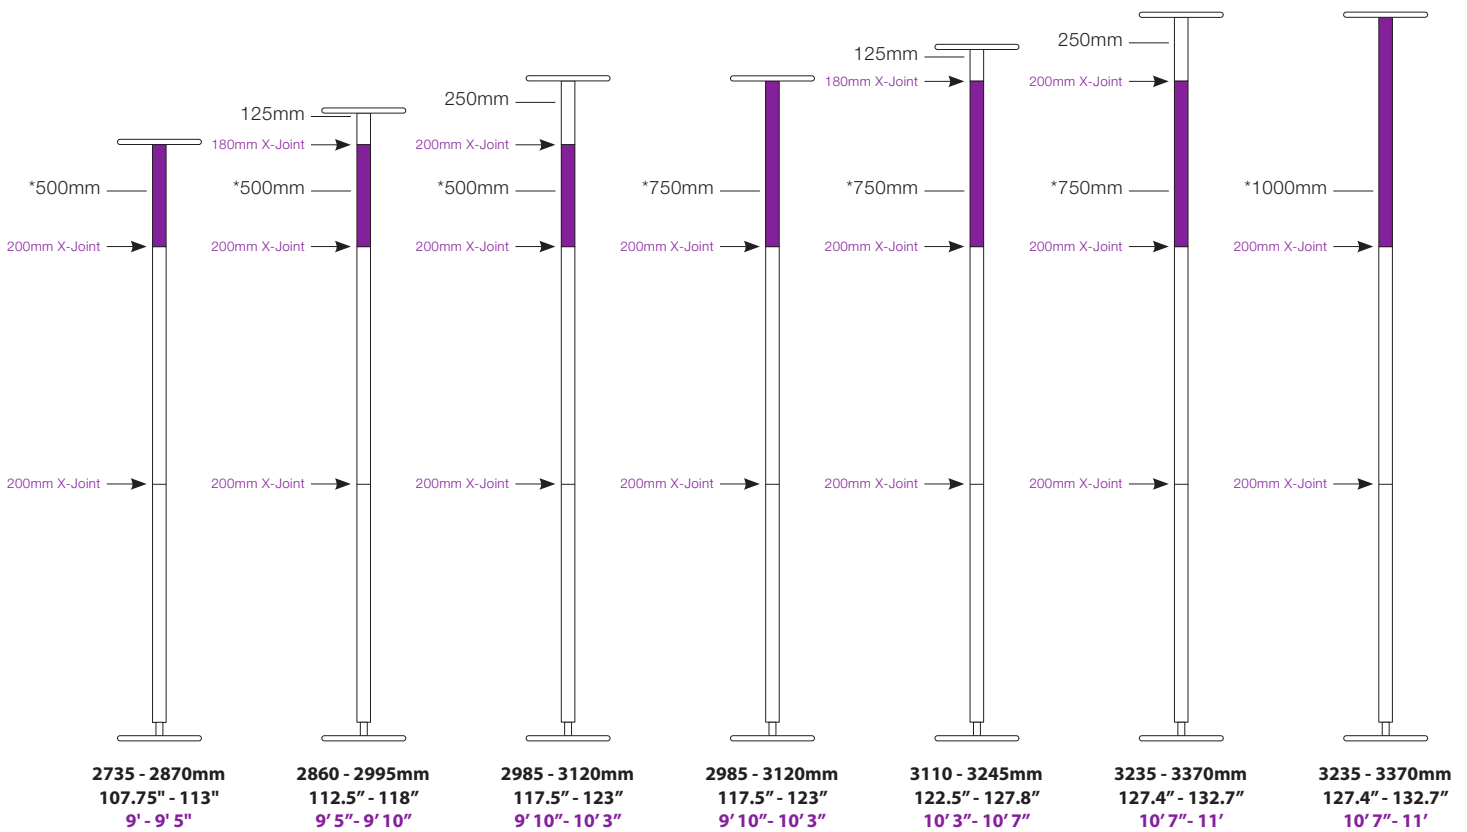

SPORT HEIGHT CHART WITH EXTENSIONS

STANDARD SET HEIGHTS

Standard set heights 2235 - 2745mm (88 - 108")

Sizes achievable using the 125mm & 250mm extensions

HEIGHTS ACHIEVABLE WITH EXTENSIONS

Sizes achievable using the 125mm & 250mm extensions that are included with standard pole set